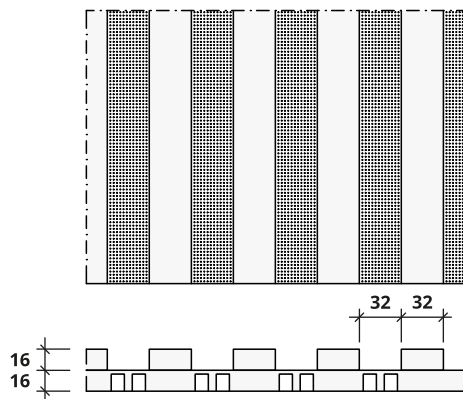

SOFT SMART DEPHT | TIPOLOGIE PANNELLI | PANELS PATTERNS

SD 32/32
Listelli 32 mm passo 64 mm
32 mm ribs 64 mm pitch

SD 32/16
Listelli 32 mm passo 48 mm
32mm ribs 48 mm pitch