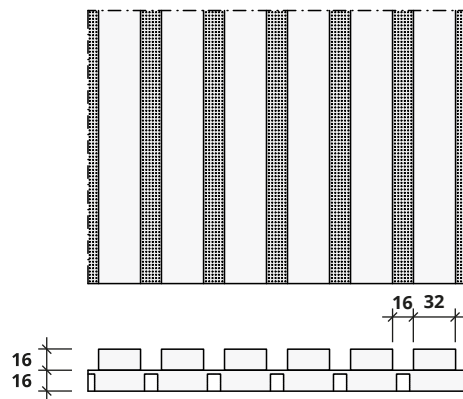

SOFT SMART DEPHT | TIPOLOGIE PANNELLI | PANELS PATTERNS

SD 32/32
Listelli 32 mm passo 64 mm
32 mm ribs 64 mm pitch

SD 32/16
Listelli 32 mm passo 48 mm
32mm ribs 48 mm pitch